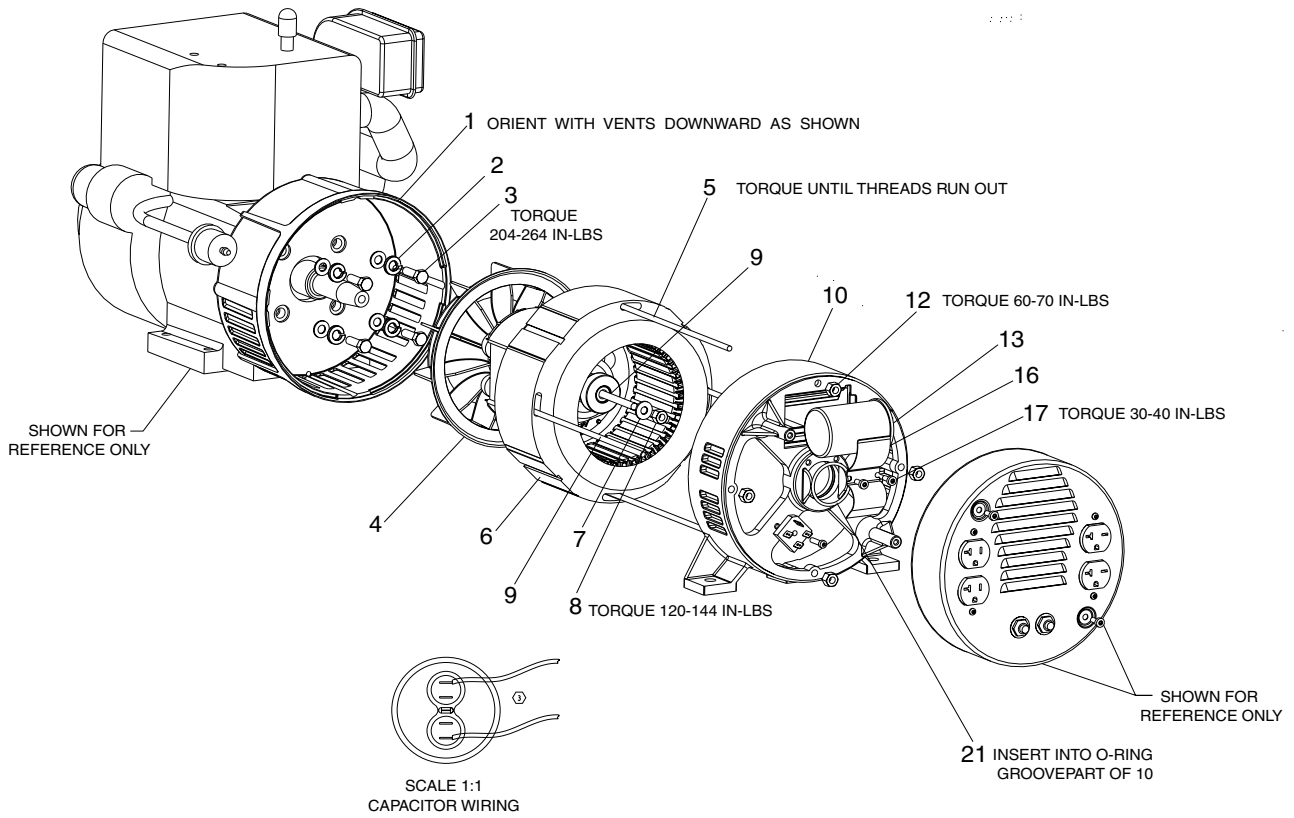

GBVF5000

KEY NO.	DESCRIPTION	PART NUMBER
1	SCREWS 1/4"-20 x .75	91895680
2	WASHER .8750D .375 ID .083 THK	SSN-632
5	FUEL TANK	GS-0795
6	FRAME ASSEMBLY	GS-0823
7	CLIP, SNAP IN	GS-0763
8	FUEL HOSE	GS-0225
9	ISOLATOR	GS-0033
10	LOCK NUT 5/16-18	SSF-8150
11	SPACER	GS-0492
12	GROUND LUG	GS-0117
15	HEAT SHIELD	GS-0675
16	TANK DRAINCOCK	GS-0456
17	DRAINCOCK GROMMET	GS-0446
19	FUEL CAP	GS-0443

GBVF5000 (cont'd)

KEY NO.

DESCRIPTION

PART NUMBER

1	SCREWS 1/4"-20 x .75	91895680
21	GROUND STRAP	GS-0118
22	LOCK WASHER	SSN-1619-ZN
23	SCREW 5/16-18 x 3/4	SS-12-CD
24	SCREW, HEX HEAD 5/16-18 X 1.25	SSF-605
25	ENGINE COVER	GS-0208
26	FUEL LINE CLAMP	GS-0227
29	ENDCOVER	GS-0077
30	SCREW #10-24 x 9/16	SSF-553-1
32	SCREW 5/16-18	95829230
34	FUEL SHUT-OFF VALVE	GS-0222
35	ENGINE (model #185432-0271-E1)	-
36	FUEL HOSE	GS-0225

GBVF5000 (cont'd)

KEY NO.

KEY NO.	DESCRIPTION	PART NUMBER
1	DRIVE END ADAPTER	GS-0076
2	SPLIT WASHER 3/8	SSN-619
3	SCREW 3/8-16 X1	SSF-577
4	ROTOR ASSEMBLY	GS-0588
5	STATOR THRU BOLT	GS-0110
6	STATOR ASSEMBLY	GS-0589
7	WASHER 11/16OD x 11/32	SS-6506-CD
8	NUT 5/16-24	SSF-576
9	ROTOR THRU BOLT	GS-0091-1
10	BEARING SUPPORT	GS-0861
12	HEX NUT 1/4-20	SSF-575
13	CAPACITOR	GS-0592
16	CAPACITOR BRACKET	GS-0595
17	SCREW 10 - 24 x 9/16	SSF-553-1
21	O-RING	GS-0862

ITEM NOT SHOWN

*DIODES GS-0082

*Refer to Page 4 in the Generator Repair Section for further **diode** information.

Rev. September 00

GBVF5000 (cont'd)

KEY

NO.	DESCRIPTION	PART NUMBER
1	CIRCUIT BREAKER 125/250V/20A	GS-0025
2	SCREW #6 - 32 x .5 TORX	SSF-583
3	SPEED NUT #6 - 32	SSF-584
4	FULL POWER SWITCH	GS-0045
5	4 PRONG TWISTLOCK	GS-0445
6	NUT, HEX JAM 7/16	SSF-595
7	WASHER 3/8	SS-1525-CD
8	120V/20A DUPLEX RECEPTACLE (20A)	GS-0019
10	SCREW, 10 - 9 X .50 PLASTITE	SSF-3156