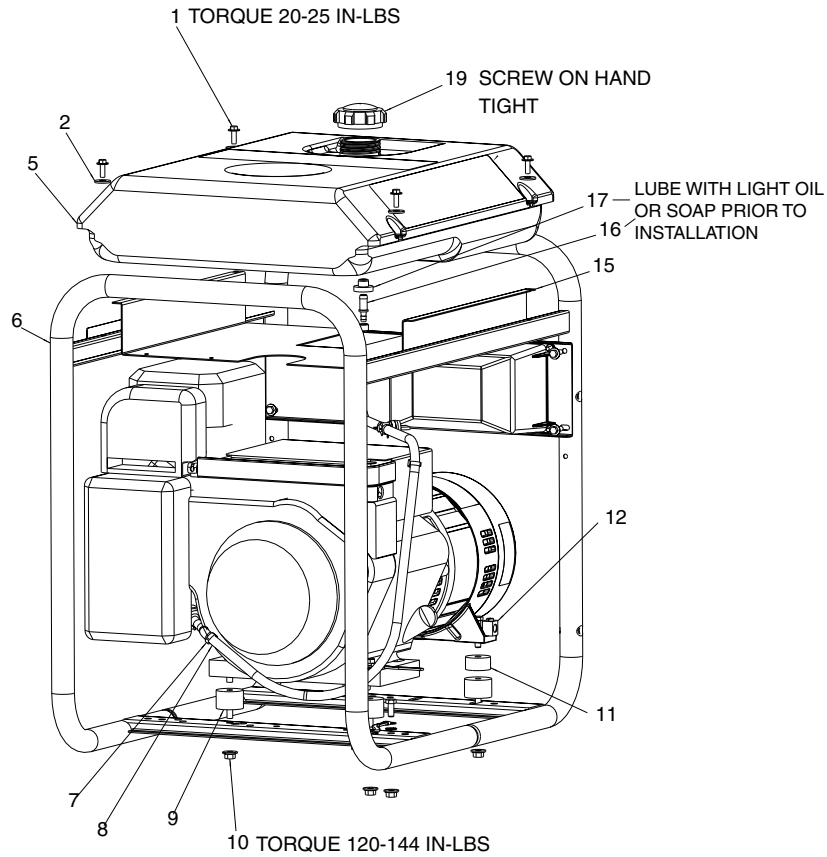

GBVF5000

KEY NO.	DESCRIPTION	PART NUMBER
1	SCREWS 1/4"-20 x .75	91895680
2	WASHER .8750D .375 ID .083 THK	SSN-632
5	FUEL TANK	GS-0795
6	FRAME ASSEMBLY	GS-0823
7	CLIP, SNAP IN	GS-0763
8	FUEL HOSE	GS-0225
9	ISOLATOR	GS-0033
10	LOCK NUT 5/16-18	SSF-8150
11	SPACER	GS-0492
12	GROUND LUG	GS-0117
15	HEAT SHIELD	GS-0675
16	TANK DRAINCOCK	GS-0456
17	DRAINCOCK GROMMET	GS-0446
19	FUEL CAP	GS-0443

GBVF5000 (cont'd)

KEY NO.

DESCRIPTION

PART NUMBER

1	SCREWS 1/4"-20 x .75	91895680
21	GROUND STRAP	GS-0118
22	LOCK WASHER	SSN-1619-ZN
23	SCREW 5/16-18 x 3/4	SS-12-CD
24	SCREW, HEX HEAD 5/16-18 X 1.25	SSF-605
25	ENGINE COVER	GS-0208
26	FUEL LINE CLAMP	GS-0227
29	ENDCOVER	GS-0077
30	SCREW #10-24 x 9/16	SSF-553-1
32	SCREW 5/16-18	95829230
34	FUEL SHUT-OFF VALVE	GS-0222
35	ENGINE (model #185432-0271-E1)	-
36	FUEL HOSE	GS-0225

GBVF5000 (cont'd)

KEY NO.

KEY NO.	DESCRIPTION	PART NUMBER
1	DRIVE END ADAPTER	GS-0076
2	SPLIT WASHER 3/8	SSN-619
3	SCREW 3/8-16 X1	SSF-577
4	ROTOR ASSEMBLY	GS-0588
5	STATOR THRU BOLT	GS-0110
6	STATOR ASSEMBLY	GS-0589
7	WASHER 11/16OD x 11/32	SS-6506-CD
8	NUT 5/16-24	SSF-576
9	ROTOR THRU BOLT	GS-0091-1
10	BEARING SUPPORT	GS-0861
12	HEX NUT 1/4-20	SSF-575
13	CAPACITOR	GS-0592
16	CAPACITOR BRACKET	GS-0595
17	SCREW 10 - 24 x 9/16	SSF-553-1
21	O-RING	GS-0862

ITEM NOT SHOWN

*DIODES GS-0082

*Refer to Page 4 in the Generator Repair Section for further **diode** information.

Rev. September 00

GBVF5000 (cont'd)

KEY

NO.	DESCRIPTION	PART NUMBER
1	CIRCUIT BREAKER 125/250V/20A	GS-0025
2	SCREW #6 - 32 x .5 TORX	SSF-583
3	SPEED NUT #6 - 32	SSF-584
4	FULL POWER SWITCH	GS-0045
5	4 PRONG TWISTLOCK	GS-0445
6	NUT, HEX JAM 7/16	SSF-595
7	WASHER 3/8	SS-1525-CD
8	120V/20A DUPLEX RECEPTACLE (20A)	GS-0019
10	SCREW, 10 - 9 X .50 PLASTITE	SSF-3156