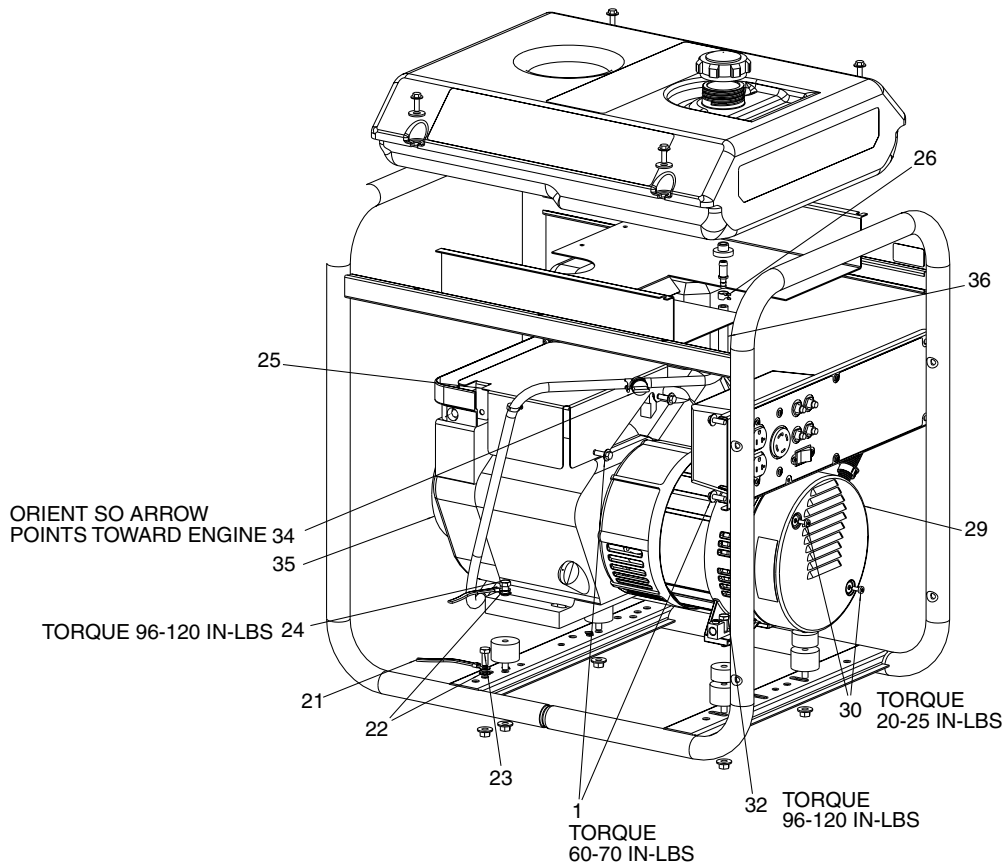

GBVF5000

KEY NO.	DESCRIPTION	PART NUMBER
1	SCREWS 1/4"-20 x .75	91895680
2	WASHER .8750D .375 ID .083 THK	SSN-632
5	FUEL TANK	GS-0795
6	FRAME ASSEMBLY	GS-0823
7	CLIP, SNAP IN	GS-0763
8	FUEL HOSE	GS-0225
9	ISOLATOR	GS-0033
10	LOCK NUT 5/16-18	SSF-8150
11	SPACER	GS-0492
12	GROUND LUG	GS-0117
15	HEAT SHIELD	GS-0675
16	TANK DRAINCOCK	GS-0456
17	DRAINCOCK GROMMET	GS-0446
19	FUEL CAP	GS-0443

GBVF5000 (cont'd)

KEY NO.

DESCRIPTION

PART NUMBER

1	SCREWS 1/4"-20 x .75	91895680
21	GROUND STRAP	GS-0118
22	LOCK WASHER	SSN-1619-ZN
23	SCREW 5/16-18 x 3/4	SS-12-CD
24	SCREW, HEX HEAD 5/16-18 X 1.25	SSF-605
25	ENGINE COVER	GS-0208
26	FUEL LINE CLAMP	GS-0227
29	ENDCOVER	GS-0077
30	SCREW #10-24 x 9/16	SSF-553-1
32	SCREW 5/16-18	95829230
34	FUEL SHUT-OFF VALVE	GS-0222
35	ENGINE (model #185432-0271-E1)	-
36	FUEL HOSE	GS-0225

GBVF5000 (cont'd)

KEY NO.

KEY NO.	DESCRIPTION	PART NUMBER
1	DRIVE END ADAPTER	GS-0076
2	SPLIT WASHER 3/8	SSN-619
3	SCREW 3/8-16 X1	SSF-577
4	ROTOR ASSEMBLY	GS-0588
5	STATOR THRU BOLT	GS-0110
6	STATOR ASSEMBLY	GS-0589
7	WASHER 11/16OD x 11/32	SS-6506-CD
8	NUT 5/16-24	SSF-576
9	ROTOR THRU BOLT	GS-0091-1
10	BEARING SUPPORT	GS-0861
12	HEX NUT 1/4-20	SSF-575
13	CAPACITOR	GS-0592
16	CAPACITOR BRACKET	GS-0595
17	SCREW 10 - 24 x 9/16	SSF-553-1
21	O-RING	GS-0862

ITEM NOT SHOWN

*DIODES GS-0082

*Refer to Page 4 in the Generator Repair Section for further **diode** information.

Rev. September 00

GBVF5000 (cont'd)

KEY

NO.	DESCRIPTION	PART NUMBER
1	CIRCUIT BREAKER 125/250V/20A	GS-0025
2	SCREW #6 - 32 x .5 TORX	SSF-583
3	SPEED NUT #6 - 32	SSF-584
4	FULL POWER SWITCH	GS-0045
5	4 PRONG TWISTLOCK	GS-0445
6	NUT, HEX JAM 7/16	SSF-595
7	WASHER 3/8	SS-1525-CD
8	120V/20A DUPLEX RECEPTACLE (20A)	GS-0019
10	SCREW, 10 - 9 X .50 PLASTITE	SSF-3156