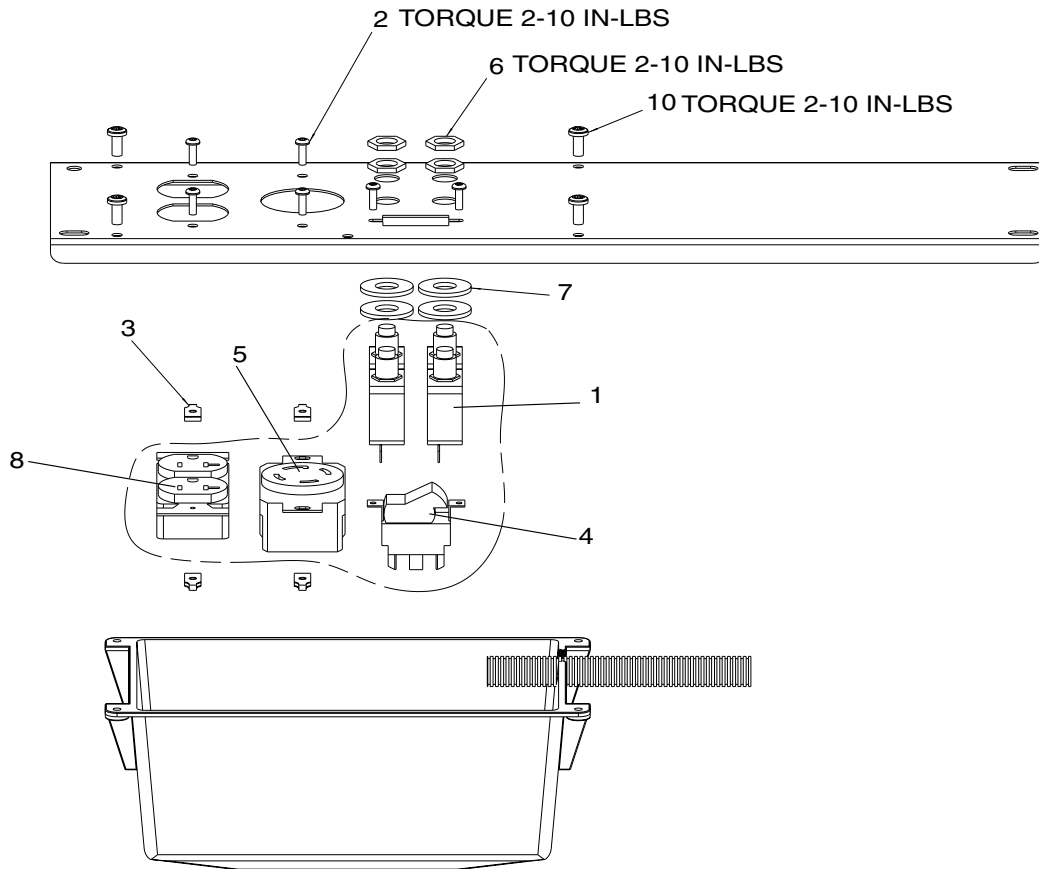

GBVF5000

KEY NO.	DESCRIPTION	PART NUMBER
1	SCREWS 1/4"-20 x .75	91895680
2	WASHER .8750D .375 ID .083 THK	SSN-632
5	FUEL TANK	GS-0795
6	FRAME ASSEMBLY	GS-0823
7	CLIP, SNAP IN	GS-0763
8	FUEL HOSE	GS-0225
9	ISOLATOR	GS-0033
10	LOCK NUT 5/16-18	SSF-8150
11	SPACER	GS-0492
12	GROUND LUG	GS-0117
15	HEAT SHIELD	GS-0675
16	TANK DRAINCOCK	GS-0456
17	DRAINCOCK GROMMET	GS-0446
19	FUEL CAP	GS-0443

GBVF5000 (cont'd)

KEY NO.

DESCRIPTION

PART NUMBER

1	SCREWS 1/4"-20 x .75	91895680
21	GROUND STRAP	GS-0118
22	LOCK WASHER	SSN-1619-ZN
23	SCREW 5/16-18 x 3/4	SS-12-CD
24	SCREW, HEX HEAD 5/16-18 X 1.25	SSF-605
25	ENGINE COVER	GS-0208
26	FUEL LINE CLAMP	GS-0227
29	ENDCOVER	GS-0077
30	SCREW #10-24 x 9/16	SSF-553-1
32	SCREW 5/16-18	95829230
34	FUEL SHUT-OFF VALVE	GS-0222
35	ENGINE (model #185432-0271-E1)	-
36	FUEL HOSE	GS-0225

GBVF5000 (cont'd)

KEY NO.

KEY NO.	DESCRIPTION	PART NUMBER
1	DRIVE END ADAPTER	GS-0076
2	SPLIT WASHER 3/8	SSN-619
3	SCREW 3/8-16 X1	SSF-577
4	ROTOR ASSEMBLY	GS-0588
5	STATOR THRU BOLT	GS-0110
6	STATOR ASSEMBLY	GS-0589
7	WASHER 11/16OD x 11/32	SS-6506-CD
8	NUT 5/16-24	SSF-576
9	ROTOR THRU BOLT	GS-0091-1
10	BEARING SUPPORT	GS-0861
12	HEX NUT 1/4-20	SSF-575
13	CAPACITOR	GS-0592
16	CAPACITOR BRACKET	GS-0595
17	SCREW 10 - 24 x 9/16	SSF-553-1
21	O-RING	GS-0862

ITEM NOT SHOWN

*DIODES GS-0082

*Refer to Page 4 in the Generator Repair Section for further **diode** information.

Rev. September 00

GBVF5000 (cont'd)

KEY

NO.	DESCRIPTION	PART NUMBER
1	CIRCUIT BREAKER 125/250V/20A	GS-0025
2	SCREW #6 - 32 x .5 TORX	SSF-583
3	SPEED NUT #6 - 32	SSF-584
4	FULL POWER SWITCH	GS-0045
5	4 PRONG TWISTLOCK	GS-0445
6	NUT, HEX JAM 7/16	SSF-595
7	WASHER 3/8	SS-1525-CD
8	120V/20A DUPLEX RECEPTACLE (20A)	GS-0019
10	SCREW, 10 - 9 X .50 PLASTITE	SSF-3156